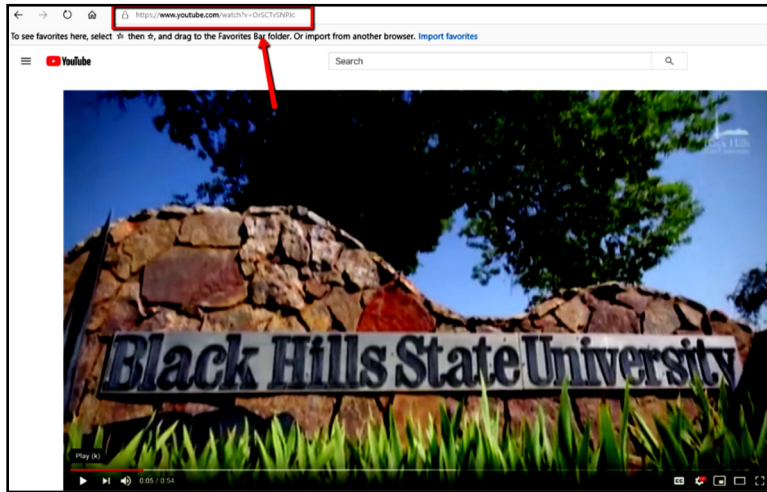

Black Hills State University Instructional Design

Embed Videos

On the Video website - Two formats to Embed videos

1. Video URL - This is the website address of a video that you wish to embed into D2L
Example: <https://www.youtube.com/watch?v=OrSCTvSNPjC>

2. Video Embed code

- Go to the website with the video > Click on 'Share' for a window to open with options

- Click on the 'Embed' icon for the 'Embed Video' window to open

- Click 'Copy' for the code to be copied
- Example: `<iframe width="560" height="315" src="https://www.youtube.com/embed/OrSCTvSNPjC" frameborder="0" allow="accelerometer; autoplay; encrypted-media; gyroscope; picture-in-picture" allowfullscreen></iframe>`