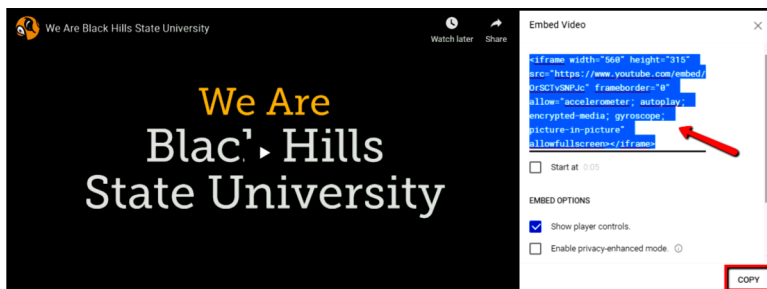

Black Hills State University Instructional Design

Embed Videos

On the Video website - Two formats to Embed videos

1. Video URL - This is the website address of a video that you wish to embed into D2L
Example: <https://www.youtube.com/watch?v=OrSCTvSNPjC>

2. Video Embed code

- Go to the website with the video > Click on 'Share' for a window to open with options

- Click on the 'Embed' icon for the 'Embed Video' window to open

- Click 'Copy' for the code to be copied
- Example: `<iframe width="560" height="315" src="https://www.youtube.com/embed/OrSCTvSNPjC" frameborder="0" allow="accelerometer; autoplay; encrypted-media; gyroscope; picture-in-picture" allowfullscreen></iframe>`