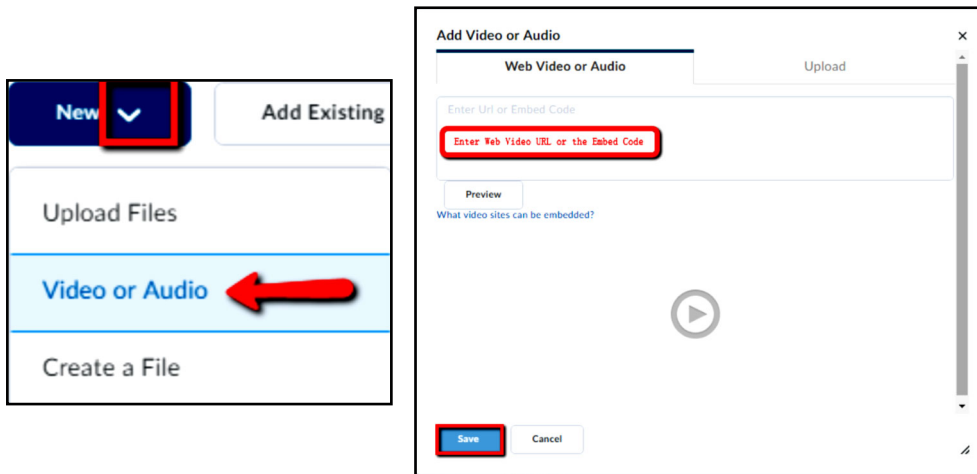

Black Hills State University Instructional Design

Embed Videos

In D2L

- Click 'Content' > 'Table of Contents' > Click on the module that you wish to embed the video in to
- Select 'Video or Audio' from the drop down menu of 'New' for 'Add Video or Audio' window to open